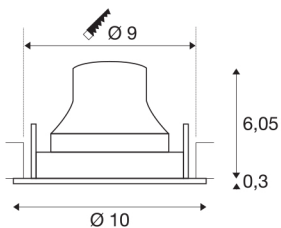

TECHNICAL DATA

Item no.:	1005355
Number of different light outlets	1
Secondary power / secondary voltage	250mA
Height	6.35 cm
Diameter	10 cm
Installation diameter	9 cm
Installation depth	8.5 cm
Net weight	0.19 kg
Gross weight	0.203 kg
IP Code	IP 20
Safety class	III
Impact resistance class	IK02
Impact resistance	0,2 Joule
Assembly	Recessed
Assembly details	Ceiling
Wattage	8.6 W
Lumen	730 lm
Colour temperature	4000 Kelvin
Beam angle	20 °
Color	black
CRI	90
UGR ≤	19