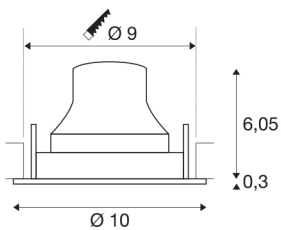

TECHNICAL DATA

Item no.:	1005356
Number of different light outlets	1
Secondary power / secondary voltage	250mA
Height	6.35 cm
Diameter	10 cm
Installation diameter	9 cm
Installation depth	8.5 cm
Net weight	0.19 kg
Gross weight	0.203 kg
IP Code	IP 20
Safety class	III
Impact resistance class	IK02
Impact resistance	0,2 Joule
Assembly	Recessed
Assembly details	Ceiling
Wattage	8.6 W
Lumen	790 lm
Colour temperature	4000 Kelvin
Beam angle	20 °
Color	black
CRI	90
UGR ≤	19