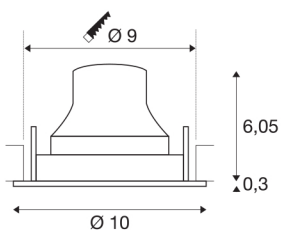

NUMINOS® MOVE S

black / chrome recessed ceiling light, 4000K 20°

NUMINOS is the perfectly coordinated light system from SLV that combines function, design and technology. With various downlights and spotlights, you can experience a thousand lighting design possibilities. This also includes NUMINOS® MOVE S, which impresses as a recessed ceiling light with the best workmanship and lighting quality. In this way, you can create unobtrusive, modern and space-saving lighting that draws the focus to objects or the room. This means that simple installation is a mere formality. When to choose NUMINOS from SLV – modular diversity awaits you.

TECHNICAL DATA

Item no.:	1005357
Number of different light outlets	1
Secondary power / secondary voltage	250mA
Height	6.35 cm
Diameter	10 cm
Installation diameter	9 cm
Installation depth	8.5 cm
Net weight	0.19 kg
Gross weight	0.203 kg
IP Code	IP 20
Safety class	III
Impact resistance class	IK02
Impact resistance	0,2 Joule
Assembly	Recessed
Assembly details	Ceiling
Wattage	8.6 W
Lumen	750 lm
Colour temperature	4000 Kelvin
Beam angle	20 °
Color	black
CRI	90
UGR ≤	19