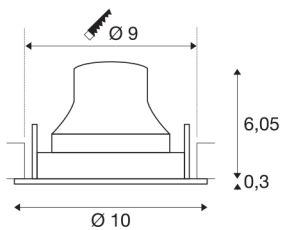

TECHNICAL DATA

Item no.:	1005358
Number of different light outlets	1
Secondary power / secondary voltage	250mA
Height	6.35 cm
Diameter	10 cm
Installation diameter	9 cm
Installation depth	8.5 cm
Net weight	0.19 kg
Gross weight	0.203 kg
IP Code	IP 20
Safety class	III
Impact resistance class	IK02
Impact resistance	0,2 Joule
Assembly	Recessed
Assembly details	Ceiling
Wattage	8.6 W
Lumen	730 lm
Colour temperature	4000 Kelvin
Beam angle	40 °
Color	black
CRI	90
UGR ≤	19