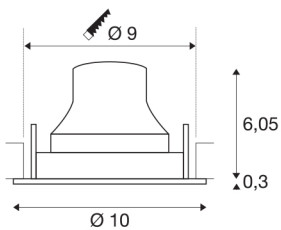

TECHNICAL DATA

Item no.:	1005359
Number of different light outlets	1
Secondary power / secondary voltage	250mA
Height	6.35 cm
Diameter	10 cm
Installation diameter	9 cm
Installation depth	8.5 cm
Net weight	0.19 kg
Gross weight	0.203 kg
IP Code	IP 20
Safety class	III
Impact resistance class	IK02
Impact resistance	0,2 Joule
Assembly	Recessed
Assembly details	Ceiling
Wattage	8.6 W
Lumen	790 lm
Colour temperature	4000 Kelvin
Beam angle	40 °
Color	black
CRI	90
UGR ≤	19