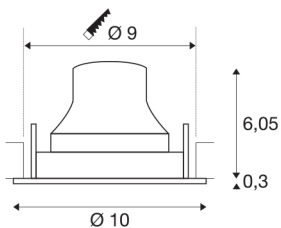

## TECHNICAL DATA

Item no.:	1005360
Number of different light outlets	1
Secondary power / secondary voltage	250mA
Height	6.35 cm
Diameter	10 cm
Installation diameter	9 cm
Installation depth	8.5 cm
Net weight	0.19 kg
Gross weight	0.203 kg
IP Code	IP 20
Safety class	III
Impact resistance class	IK02
Impact resistance	0,2 Joule
Assembly	Recessed
Assembly details	Ceiling
Wattage	8.6 W
Lumen	750 lm
Colour temperature	4000 Kelvin
Beam angle	40 °
Color	black
CRI	90
UGR ≤	19