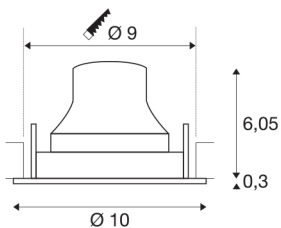

NUMINOS® MOVE S

black recessed ceiling light, 4000K 55°

The NUMINOS light system from SLV combines technology, design and functionality like no other. With different downlights and spotlights, you provide a thousand lighting design possibilities. Also with the NUMINOS® MOVE S recessed ceiling light, which convinces with the best workmanship and lighting quality. Ideal for harmonious, modern and space-saving lighting that directs the accent to objects or the room. This means that easy installation is a mere formality. When will you choose SLV's modular variety?

TECHNICAL DATA

Item no.:	1005361
Number of different light outlets	1
Secondary power / secondary voltage	250mA
Height	6.35 cm
Diameter	10 cm
Installation diameter	9 cm
Installation depth	8.5 cm
Net weight	0.19 kg
Gross weight	0.203 kg
IP Code	IP 20
Safety class	III
Impact resistance class	IK02
Impact resistance	0,2 Joule
Assembly	Recessed
Assembly details	Ceiling
Wattage	8.6 W
Lumen	730 lm
Colour temperature	4000 Kelvin
Beam angle	55 °
Color	black
CRI	90
UGR ≤	22