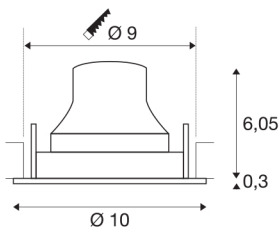

NUMINOS® MOVE S

black / white recessed ceiling light, 4000K 55°

NUMINOS is the perfectly coordinated light system from SLV that combines function, design and technology. With a variety of downlights and spotlights, you provide a thousand lighting design options. This also includes NUMINOS® MOVE S, which impresses as a recessed ceiling light with the best workmanship and lighting quality. Ideal for unobtrusive, modern and space-saving lighting that draws the focus to objects or the room. This means that simple installation is a mere formality. When do you choose NUMINOS ® from SLV?

TECHNICAL DATA

Item no.:	1005362
Number of different light outlets	1
Secondary power / secondary voltage	250mA
Height	6.35 cm
Diameter	10 cm
Installation diameter	9 cm
Installation depth	8.5 cm
Net weight	0.19 kg
Gross weight	0.203 kg
IP Code	IP 20
Safety class	III
Impact resistance class	IK02
Impact resistance	0,2 Joule
Assembly	Recessed
Assembly details	Ceiling
Wattage	8.6 W
Lumen	790 lm
Colour temperature	4000 Kelvin
Beam angle	55 °
Color	black
CRI	90
UGR ≤	22