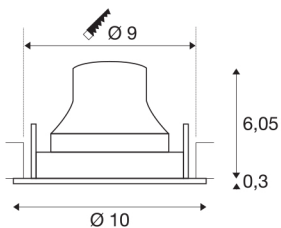

NUMINOS® MOVE S

black / chrome recessed ceiling light, 4000K 55°

NUMINOS is the optimally coordinated light system from SLV that combines function, design and technology. The various downlights and spotlights make a thousand lighting design options possible. Like with the NUMINOS® MOVE S recessed ceiling light, which impresses with its high-quality workmanship and light. Ideal for discreet, modern and space-saving lighting that draws the focus to objects or the room. This means that easy installation is a mere formality. When to choose NUMINOS from SLV – modular diversity awaits you.

TECHNICAL DATA

Item no.:	1005363
Number of different light outlets	1
Secondary power / secondary voltage	250mA
Height	6.35 cm
Diameter	10 cm
Installation diameter	9 cm
Installation depth	8.5 cm
Net weight	0.19 kg
Gross weight	0.203 kg
IP Code	IP 20
Safety class	III
Impact resistance class	IK02
Impact resistance	0,2 Joule
Assembly	Recessed
Assembly details	Ceiling
Wattage	8.6 W
Lumen	750 lm
Colour temperature	4000 Kelvin
Beam angle	55 °
Color	black
CRI	90
UGR ≤	22