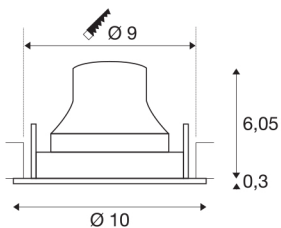

NUMINOS® MOVE S

white / black recessed ceiling light, 4000K 20°

Design, technology and function in perfection: NUMINOS is the light system from SLV that combines everything. This way, you can experience a thousand lighting design possibilities with different downlights and spotlights. Like with the NUMINOS® MOVE S recessed ceiling light, which impresses with its high-quality workmanship and light. Ideal for harmonious, modern and space-saving lighting that directs the accent to objects or the room. Installation is then done in no time at all. When will you choose SLV's modular variety?

TECHNICAL DATA

Item no.:	1005364
Number of different light outlets	1
Secondary power / secondary voltage	250mA
Height	6.35 cm
Diameter	10 cm
Installation diameter	9 cm
Installation depth	8.5 cm
Net weight	0.19 kg
Gross weight	0.203 kg
IP Code	IP 20
Safety class	III
Impact resistance class	IK02
Impact resistance	0,2 Joule
Assembly	Recessed
Assembly details	Ceiling
Wattage	8.6 W
Lumen	730 lm
Colour temperature	4000 Kelvin
Beam angle	20 °
Color	white
CRI	90
UGR ≤	19