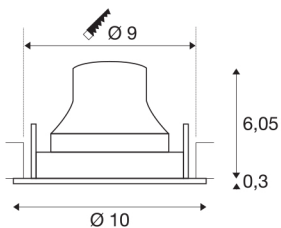

## TECHNICAL DATA

Item no.:	1005365
Number of different light outlets	1
Secondary power / secondary voltage	250mA
Height	6.35 cm
Diameter	10 cm
Installation diameter	9 cm
Installation depth	8.5 cm
Net weight	0.19 kg
Gross weight	0.203 kg
IP Code	IP 20
Safety class	III
Impact resistance class	IK02
Impact resistance	0,2 Joule
Assembly	Recessed
Assembly details	Ceiling
Wattage	8.6 W
Lumen	790 lm
Colour temperature	4000 Kelvin
Beam angle	20 °
Color	white
CRI	90
UGR ≤	19