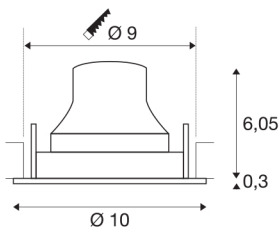

NUMINOS® MOVE S

white / chrome recessed ceiling light, 4000K 20°

The NUMINOS light system from SLV combines technology, design and functionality like no other. With a variety of downlights and spotlights, you provide a thousand lighting design options. This also includes NUMINOS® MOVE S, which impresses as a recessed ceiling light with the best workmanship and lighting quality. Ideal for discreet, modern and space-saving lighting that draws the focus to objects or the room. Installation is then done in no time at all. When to choose NUMINOS from SLV – modular diversity awaits you.

TECHNICAL DATA

Item no.:	1005366
Number of different light outlets	1
Secondary power / secondary voltage	250mA
Height	6.35 cm
Diameter	10 cm
Installation diameter	9 cm
Installation depth	8.5 cm
Net weight	0.19 kg
Gross weight	0.203 kg
IP Code	IP 20
Safety class	III
Impact resistance class	IK02
Impact resistance	0,2 Joule
Assembly	Recessed
Assembly details	Ceiling
Wattage	8.6 W
Lumen	750 lm
Colour temperature	4000 Kelvin
Beam angle	20 °
Color	white
CRI	90
UGR ≤	19