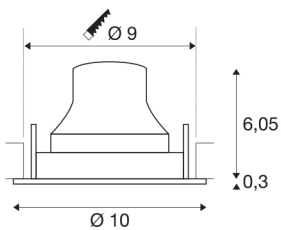

TECHNICAL DATA

Item no.:	1005367
Number of different light outlets	1
Secondary power / secondary voltage	250mA
Height	6.35 cm
Diameter	10 cm
Installation diameter	9 cm
Installation depth	8.5 cm
Net weight	0.19 kg
Gross weight	0.203 kg
IP Code	IP 20
Safety class	III
Impact resistance class	IK02
Impact resistance	0,2 Joule
Assembly	Recessed
Assembly details	Ceiling
Wattage	8.6 W
Lumen	730 lm
Colour temperature	4000 Kelvin
Beam angle	40 °
Color	white
CRI	90
UGR ≤	19