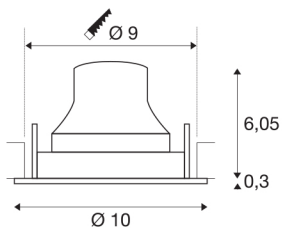

NUMINOS® MOVE S

white recessed ceiling light, 4000K 40°

Design, technology and function in perfection: NUMINOS is the light system from SLV that combines everything. The various downlights and spotlights make a thousand lighting design options possible. This also includes NUMINOS® MOVE S, which impresses as a recessed ceiling light with the best workmanship and lighting quality. In this way, you can create unobtrusive, modern and space-saving lighting that draws the focus to objects or the room. This means that simple installation is a mere formality. When do you choose NUMINOS ® from SLV?

TECHNICAL DATA

Item no.:	1005368
Number of different light outlets	1
Secondary power / secondary voltage	250mA
Height	6.35 cm
Diameter	10 cm
Installation diameter	9 cm
Installation depth	8.5 cm
Net weight	0.19 kg
Gross weight	0.203 kg
IP Code	IP 20
Safety class	III
Impact resistance class	IK02
Impact resistance	0,2 Joule
Assembly	Recessed
Assembly details	Ceiling
Wattage	8.6 W
Lumen	790 lm
Colour temperature	4000 Kelvin
Beam angle	40 °
Color	white
CRI	90
UGR ≤	19