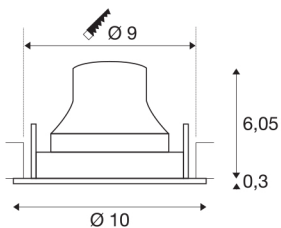

## NUMINOS® MOVE S

white / chrome recessed ceiling light, 4000K 40°

The NUMINOS light system from SLV combines technology, design and functionality like no other. This way, you can experience a thousand lighting design possibilities with a variety of downlights and spotlights. Like with the NUMINOS® MOVE S recessed ceiling light, which impresses with its high-quality workmanship and light. Ideal for unobtrusive, modern and space-saving lighting that draws the focus to objects or the room. This means that simple installation is a mere formality. When to choose NUMINOS from SLV – modular diversity awaits you.

## TECHNICAL DATA

Item no.:	1005369
Number of different light outlets	1
Secondary power / secondary voltage	250mA
Height	6.35 cm
Diameter	10 cm
Installation diameter	9 cm
Installation depth	8.5 cm
Net weight	0.19 kg
Gross weight	0.203 kg
IP Code	IP 20
Safety class	III
Impact resistance class	IK02
Impact resistance	0,2 Joule
Assembly	Recessed
Assembly details	Ceiling
Wattage	8.6 W
Lumen	750 lm
Colour temperature	4000 Kelvin
Beam angle	40 °
Color	white
CRI	90
UGR ≤	19