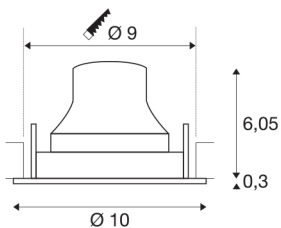

NUMINOS® MOVE S

white / black recessed ceiling light, 4000K 55°

The NUMINOS light system from SLV combines technology, design and functionality like no other. With different downlights and spotlights, you can experience a thousand lighting design possibilities. This also includes NUMINOS® MOVE S, which impresses as a recessed ceiling light with the best workmanship and lighting quality. Ideal for discreet, modern and space-saving lighting that draws the focus to objects or the room. This means that simple installation is a mere formality. When will you choose SLV's modular variety?

TECHNICAL DATA

Item no.:	1005370
Number of different light outlets	1
Secondary power / secondary voltage	250mA
Height	6.35 cm
Diameter	10 cm
Installation diameter	9 cm
Installation depth	8.5 cm
Net weight	0.19 kg
Gross weight	0.203 kg
IP Code	IP 20
Safety class	III
Impact resistance class	IK02
Impact resistance	0,2 Joule
Assembly	Recessed
Assembly details	Ceiling
Wattage	8.6 W
Lumen	730 lm
Colour temperature	4000 Kelvin
Beam angle	55 °
Color	white
CRI	90
UGR ≤	22