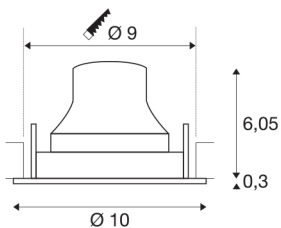

## NUMINOS® MOVE S

white recessed ceiling light, 4000K 55°

The NUMINOS light system from SLV perfectly combines function, design and technology. With different downlights and spotlights, you can experience a thousand lighting design possibilities. This also includes NUMINOS® MOVE S, which impresses as a recessed ceiling light with the best workmanship and lighting quality. In this way, you can create unobtrusive, modern and space-saving lighting that draws the focus to objects or the room. Installation is then done in no time at all. When do you choose NUMINOS® from SLV?

## TECHNICAL DATA

Item no.:	1005371
Number of different light outlets	1
Secondary power / secondary voltage	250mA
Height	6.35 cm
Diameter	10 cm
Installation diameter	9 cm
Installation depth	8.5 cm
Net weight	0.19 kg
Gross weight	0.203 kg
IP Code	IP 20
Safety class	III
Impact resistance class	IK02
Impact resistance	0,2 Joule
Assembly	Recessed
Assembly details	Ceiling
Wattage	8.6 W
Lumen	790 lm
Colour temperature	4000 Kelvin
Beam angle	55 °
Color	white
CRI	90
UGR ≤	22