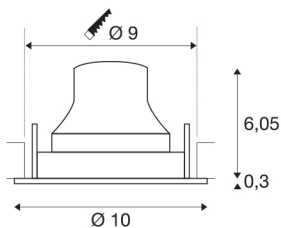

NUMINOS® MOVE S

white / chrome recessed ceiling light, 4000K 55°

NUMINOS is the optimally coordinated light system from SLV that combines function, design and technology. This way, you can experience a thousand lighting design possibilities with different downlights and spotlights. Also with the NUMINOS® MOVE S recessed ceiling light, which convinces with the best workmanship and lighting quality. Ideal for harmonious, modern and space-saving lighting that directs the accent to objects or the room. Installation is then done in no time at all. When will you choose SLV's modular variety?

TECHNICAL DATA

Item no.:	1005372
Number of different light outlets	1
Secondary power / secondary voltage	250mA
Height	6.35 cm
Diameter	10 cm
Installation diameter	9 cm
Installation depth	8.5 cm
Net weight	0.19 kg
Gross weight	0.203 kg
IP Code	IP 20
Safety class	III
Impact resistance class	IK02
Impact resistance	0,2 Joule
Assembly	Recessed
Assembly details	Ceiling
Wattage	8.6 W
Lumen	750 lm
Colour temperature	4000 Kelvin
Beam angle	55 °
Color	white
CRI	90
UGR ≤	22