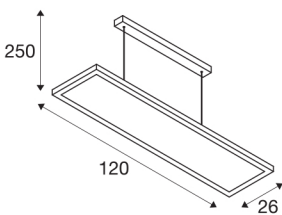

TECHNICAL DATA

Item no.:	1005395
Number of different light outlets	2
Primary nominal voltage	200-240V ~50/60Hz mA/V
Secondary power / secondary voltage	1550mA
Length	120 cm
Pendant length	250 cm
Width	26 cm
Height	3 cm
Net weight	5.787 kg
Gross weight	7.953 kg
IP Code	IP 20
Safety class	I
Impact resistance class	IK02
Impact resistance	0,2 Joule
Assembly	Surface
Assembly details	Ceiling
Dimmable	Yes
Dimming technology	DALI
Wattage	57 W
Lumen	5000 lm
Colour temperature	4000 Kelvin
Beam angle	80 °