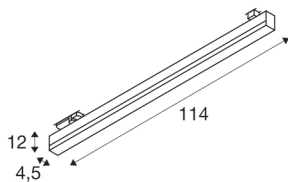

SIGHT TRACK DALI

black 3-phase spot, CCT

The modern SIGHT wall and ceiling light is made for surface mounting or busbar. In black, the light made of aluminium and acrylic cuts a professional figure everywhere. With its lifespan of 30,000 hours, the LED is also extremely sustainable. When will you test out the benefits of SLV's impressive indoor lights?

TECHNICAL DATA

Item no.:	1005397
Primary nominal voltage	220-240V ~50/60Hz mA/V
Secondary power / secondary voltage	700mA
Length	114 cm
Width	4.5 cm
Height	12 cm
Net weight	2.106 kg
Gross weight	2.6 kg
IP Code	IP 20
Safety class	I
Assembly details	Track Ceiling
Dimmable	Yes
Dimming technology	DALI
Wattage	39 W
Colour temperature	3000/4000 Kelvin
Beam angle	120 °
Color	black
CRI	90
LXXBXX data	L70B50
Minimum ambient temperature	-20 °C
Maximum ambient temperature	40 °C
BIG WHITE Page	440