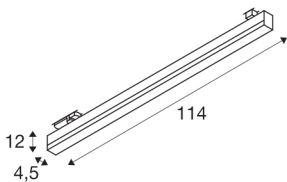

## SIGHT TRACK DALI

white 3-phase spot, CCT

The modern SIGHT wall and ceiling light is made for surface mounting or busbar. In white, the light made of aluminium and acrylic cuts a professional figure everywhere. In addition, SIGHT TRACK DALI is also extremely sustainable with its LED lifespan of 30,000 hours. Experience SIGHT in action and convince yourself of a successful lighting experience.

## TECHNICAL DATA

Item no.:	1005399
Primary nominal voltage	220-240V ~50/60Hz mA/V
Secondary power / secondary voltage	700mA
Length	114 cm
Width	4.5 cm
Height	12 cm
Net weight	2.107 kg
Gross weight	2.598 kg
IP Code	IP 20
Safety class	I
Assembly details	Track Ceiling
Dimmable	Yes
Dimming technology	DALI
Wattage	39 W
Colour temperature	3000/4000 Kelvin
Beam angle	120 °
Color	white
CRI	90
LXXBXX data	L70B50
Minimum ambient temperature	-20 °C
Maximum ambient temperature	40 °C
BIG WHITE Page	440