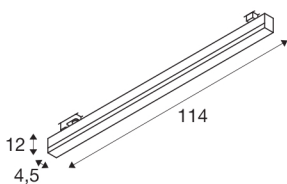

SIGHT TRACK

silver 3-phase spot, CCT

SIGHT is the modern wall and ceiling light for surface mounting or busbar. The light made of aluminium and acrylic in the colour grey cuts a professional figure everywhere. In addition, SIGHT Track is also extremely sustainable with its LED lifespan of 30,000 hours. Experience SIGHT in action and convince yourself of a successful lighting experience.

TECHNICAL DATA

Item no.:	1005402
Primary nominal voltage	220-240V ~50/60Hz mA/V
Secondary power / secondary voltage	700mA
Length	114 cm
Width	4.5 cm
Height	12 cm
Net weight	2 kg
Gross weight	2.14 kg
IP Code	IP 20
Safety class	I
Assembly details	Track Ceiling
Wattage	37 W
Colour temperature	3000/4000 Kelvin
Beam angle	120 °
Color	grey
CRI	90
LXXBXX data	L70B50
Minimum ambient temperature	-20 °C
Maximum ambient temperature	40 °C
BIG WHITE Page	450