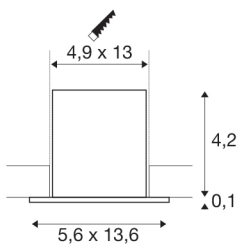

MILANDOS 4

white recessed ceiling light, 2700K 45°

The MILANDOS recessed ceiling light convinces with its compact design and innovative lighting properties. It shines above all with a true-to-life colour reproduction index of over 90 out of 60,000. With a UGR of 23, it produces glare-free light. The simple design of the recessed ceiling light made of aluminium and polycarbonate (PC) blends stylishly into any room. The spotlight is also quick and easy to install. Experience light with SLV – your reliable partner for all kinds of indoor lights for 40 years.

TECHNICAL DATA

Item no.:	1005409
Secondary power / secondary voltage	700mA
Length	13.6 cm
Width	5.6 cm
Height	4.3 cm
Installation length	13 cm
Installation width	4.9 cm
Installation depth	7 cm
Net weight	0.25 kg
Gross weight	0.268 kg
IP Code	IP 20
Safety class	III
Impact resistance class	IK02
Assembly	Recessed
Assembly details	Ceiling
Lumen	640 lm
Colour temperature	2700 Kelvin
Beam angle	45 °
Color	white
CRI	90
UGR ≤	23
LXXBXX data	L80B50