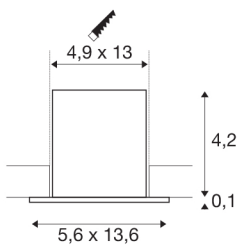

MILANDOS 4

white recessed ceiling light, 3000K 45°

The MILANDOS recessed ceiling light convinces with its compact design and innovative lighting properties. It shines above all with a high colour reproduction index of over 90 out of 60,000. With a UGR of 23, it produces glare-free light. The simple design of the recessed ceiling light made of aluminium and polycarbonate (PC) blends seamlessly into any room. The spotlight is also quick and easy to install. Experience light with SLV – your reliable partner for all kinds of indoor lights for 40 years.

TECHNICAL DATA

Item no.:	1005410
Secondary power / secondary voltage	700mA
Length	13.6 cm
Width	5.6 cm
Height	4.3 cm
Installation length	13 cm
Installation width	4.9 cm
Installation depth	7 cm
Net weight	0.25 kg
Gross weight	0.268 kg
IP Code	IP 20
Safety class	III
Impact resistance class	IK02
Assembly	Recessed
Assembly details	Ceiling
Lumen	650 lm
Colour temperature	3000 Kelvin
Beam angle	45 °
Color	white
CRI	90
UGR ≤	23
LXXBXX data	L80B50