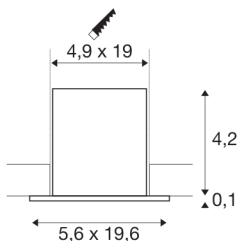

MILANDOS 6

black recessed ceiling light, 2700K 45°

Minimalist, compact and innovative, the MILANDOS recessed ceiling light convinces with its lighting properties. The true-to-life colour reproduction index of over 90 and the long LED lifespan of 60,000 hours also speak for the light. The spotlight is also quick and easy to install. Experience light with SLV – your reliable partner for all kinds of indoor lights for 40 years.

TECHNICAL DATA

Item no.:	1005415
Secondary power / secondary voltage	700mA
Length	19.6 cm
Width	5.6 cm
Height	4.3 cm
Installation length	19 cm
Installation width	4.9 cm
Installation depth	7 cm
Net weight	0.32 kg
Gross weight	0.38 kg
IP Code	IP 20
Safety class	III
Impact resistance class	IK02
Assembly	Recessed
Assembly details	Ceiling
Lumen	770 lm
Colour temperature	2700 Kelvin
Beam angle	45 °
Color	black
CRI	90
UGR ≤	16
LXXBXX data	L80B50