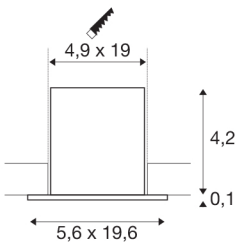

MILANDOS 6

black recessed ceiling light, 3000K 45°

Minimalist, innovative and compact in design, the MILANDOS recessed ceiling light creates high-quality lighting. The long LED lifespan of 60,000 hours and the high colour reproduction index of over 90 are also convincing across the board. With a UGR of 16, it produces glare-free light. The simple design of the recessed ceiling light made of aluminium and polycarbonate (PC) blends seamlessly into any room. The spotlight is also quick and easy to install. Experience MILANDOS in action and convince yourself of a successful lighting experience.

TECHNICAL DATA

Item no.:	1005416
Secondary power / secondary voltage	700mA
Length	19.6 cm
Width	5.6 cm
Height	4.3 cm
Installation length	19 cm
Installation width	4.9 cm
Installation depth	7 cm
Net weight	0.3 kg
Gross weight	0.321 kg
IP Code	IP 20
Safety class	III
Impact resistance class	IK02
Assembly	Recessed
Assembly details	Ceiling
Lumen	780 lm
Colour temperature	3000 Kelvin
Beam angle	45 °
Color	black
CRI	90
UGR ≤	16
LXXBXX data	L80B50