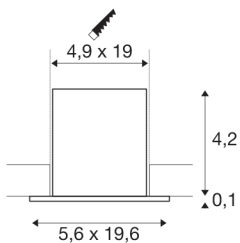

MILANDOS 6

white recessed ceiling light, 2700K 45°

The MILANDOS recessed ceiling light convinces with its compact design and innovative lighting properties. It shines above all with a true-to-life colour reproduction index of over 90 out of 60,000. The spotlight is also quick and easy to install. Experience MILANDOS in action and convince yourself of a successful lighting experience.

TECHNICAL DATA

Item no.:	1005417
Secondary power / secondary voltage	700mA
Length	19.6 cm
Width	5.6 cm
Height	4.3 cm
Installation length	19 cm
Installation width	4.9 cm
Installation depth	7 cm
Net weight	0.3 kg
Gross weight	0.321 kg
IP Code	IP 20
Safety class	III
Impact resistance class	IK02
Assembly	Recessed
Assembly details	Ceiling
Lumen	960 lm
Colour temperature	2700 Kelvin
Beam angle	45 °
Color	white
CRI	90
UGR ≤	23
LXXBXX data	L80B50