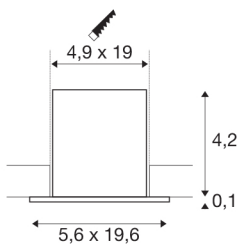

## MILANDOS 6

white recessed ceiling light, 3000K 45°

Minimalist, innovative and compact in design, the MILANDOS recessed ceiling light creates high-quality lighting. It shines above all with a true-to-life colour reproduction index of over 90 out of 60,000. With its simple design, the square recessed ceiling light made of aluminium and polycarbonate (PC) blends stylishly into any room. With a UGR of 23, it conjures up a high-quality, glare-free light. The spotlight is also quick and easy to install. Experience MILANDOS in action and convince yourself of a successful lighting experience.

## TECHNICAL DATA

Item no.:	1005418
Secondary power / secondary voltage	700mA
Length	19.6 cm
Width	5.6 cm
Height	4.3 cm
Installation length	19 cm
Installation width	4.9 cm
Installation depth	7 cm
Net weight	0.323 kg
Gross weight	0.383 kg
IP Code	IP 20
Safety class	III
Impact resistance class	IK02
Assembly	Recessed
Assembly details	Ceiling
Lumen	980 lm
Colour temperature	3000 Kelvin
Beam angle	45 °
Color	white
CRI	90
UGR ≤	23
LXXBXX data	L80B50