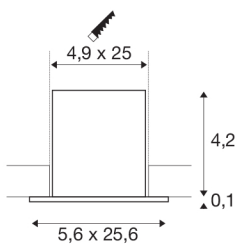

MILANDOS 8

black recessed ceiling light, 2700K 45°

The MILANDOS recessed ceiling light convinces with its compact design and innovative lighting properties. It shines above all with a true-to-life colour reproduction index of over 90 out of 60,000. With its simple design, the square recessed ceiling light made of aluminium and polycarbonate (PC) blends stylishly into any room. With a UGR of 16, it conjures up a high-quality, glare-free light. The spotlight is also quick and easy to install. When will you test out the benefits of SLV's impressive indoor lights?

TECHNICAL DATA

Item no.:	1005423
Secondary power / secondary voltage	700mA
Length	25.6 cm
Width	5.6 cm
Height	4.3 cm
Installation length	25 cm
Installation width	4.9 cm
Installation depth	7 cm
Net weight	0.4 kg
Gross weight	0.428 kg
IP Code	IP 20
Safety class	III
Impact resistance class	IK02
Assembly	Recessed
Assembly details	Ceiling
Lumen	1030 lm
Colour temperature	2700 Kelvin
Beam angle	45 °
Color	black
CRI	90
UGR ≤	16
LXXBXX data	L80B50