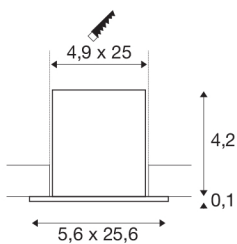

## MILANDOS 8

black recessed ceiling light, 3000K 45°

Minimalist, innovative and compact in design, the MILANDOS recessed ceiling light creates high-quality lighting. The true-to-life colour reproduction index of over 90 and the long LED lifespan of 60,000 hours also speak for the light. With a UGR of 16, it produces glare-free light. The simple design of the recessed ceiling light made of aluminium and polycarbonate (PC) blends seamlessly into any room. The spotlight is also quick and easy to install. When will you test out the benefits of SLV's impressive indoor lights?

## TECHNICAL DATA

Item no.:	1005424
Secondary power / secondary voltage	700mA
Length	25.6 cm
Width	5.6 cm
Height	4.3 cm
Installation length	25 cm
Installation width	4.9 cm
Installation depth	7 cm
Net weight	0.4 kg
Gross weight	0.428 kg
IP Code	IP 20
Safety class	III
Impact resistance class	IK02
Assembly	Recessed
Assembly details	Ceiling
Lumen	1040 lm
Colour temperature	3000 Kelvin
Beam angle	45 °
Color	black
CRI	90
UGR ≤	16
LXXBXX data	L80B50