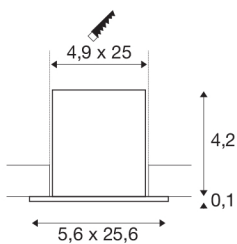

## MILANDOS 8

white recessed ceiling light, 2700K 45°

Minimalist, innovative and compact in design, the MILANDOS recessed ceiling light creates high-quality lighting. The long LED lifespan of 60,000 hours and the high colour reproduction index of over 90 are also convincing across the board. With its simple design, the square recessed ceiling light made of aluminium and polycarbonate (PC) blends stylishly into any room. With a UGR of 23, it conjures up a high-quality, glare-free light. The spotlight is also quick and easy to install. Experience light with SLV – your reliable partner for all kinds of indoor lights for 40 years.

## TECHNICAL DATA

Item no.:	1005425
Secondary power / secondary voltage	700mA
Length	25.6 cm
Width	5.6 cm
Height	4.3 cm
Installation length	25 cm
Installation width	4.9 cm
Installation depth	7 cm
Net weight	0.4 kg
Gross weight	0.428 kg
IP Code	IP 20
Safety class	III
Impact resistance class	IK02
Assembly	Recessed
Assembly details	Ceiling
Lumen	1280 lm
Colour temperature	2700 Kelvin
Beam angle	45 °
Color	white
CRI	90
UGR ≤	23
LXXBXX data	L80B50