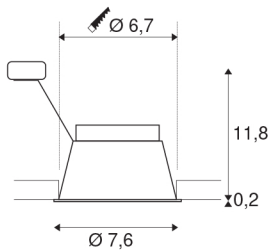

HORN GU10

black recessed ceiling light, 25W blower door tested

Rigid high-voltage recessed light of the HORN series. In the light made of aluminium, the light source is installed offset to the rear. This design results in a special appearance as well as effective glare reduction. Furthermore, the lights have successfully completed a blower door test. The HORN series is available in several versions.

TECHNICAL DATA

Item no.:	1005435
Socket	GU10
Number of sockets	1
Primary nominal voltage	220-240V ~50/60Hz mA/V
Height	12 cm
Diameter	7.6 cm
Installation diameter	6.7 cm
Installation depth	13 cm
Net weight	0.14 kg
Gross weight	0.15 kg
IP Code	IP 20 / IP 44
Safety class	II
Impact resistance class	IK02
Assembly	Recessed
Assembly details	Ceiling
Wattage	25 W
Color	black
BIG WHITE Page	373