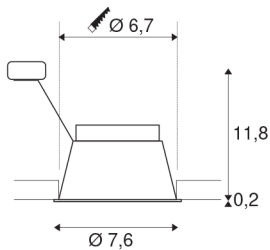

HORN GU10

white recessed ceiling light, 25W blower door tested

Rigid high-voltage recessed light of the HORN series. In the light made of aluminium, the light source is installed offset to the rear. This design results in a special appearance as well as effective glare reduction. Furthermore, the lights have successfully completed a blower door test. The HORN series is available in several versions.

TECHNICAL DATA

Item no.:	1005436
Socket	GU10
Number of sockets	1
Primary nominal voltage	220-240V ~50/60Hz mA/V
Height	12 cm
Diameter	7.6 cm
Installation diameter	6.7 cm
Installation depth	13 cm
Net weight	0.14 kg
Gross weight	0.15 kg
IP Code	IP 20 / IP 44
Safety class	II
Impact resistance class	IK02
Assembly	Recessed
Assembly details	Ceiling
Wattage	25 W
Color	white
BIG WHITE Page	373