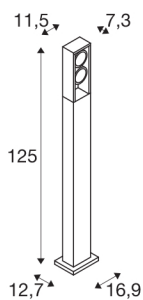

### TECHNICAL DATA

|                                     |                        |
|-------------------------------------|------------------------|
| Item no.:                           | 1005439                |
| Number of different light outlets   | 2                      |
| Primary nominal voltage             | 220-240V ~50/60Hz mA/V |
| Secondary power / secondary voltage | 700mA                  |
| Length                              | 11.5 cm                |
| Width                               | 7.3 cm                 |
| Height                              | 125 cm                 |
| Net weight                          | 5 kg                   |
| Gross weight                        | 5.35 kg                |
| IP Code                             | IP 65                  |
| Safety class                        | I                      |
| Assembly                            | Surface                |
| Assembly details                    | Ground                 |
| Wattage                             | 27 W                   |
| Lumen                               | 2200 / 2400 lm         |
| Colour temperature                  | 3000/4000 Kelvin       |
| Beam angle                          | 95 °                   |
| Color                               | anthracite             |
| CRI                                 | 80                     |
| LXXBXX data                         | L70B50                 |
| Minimum ambient temperature         | -20 °C                 |
| Maximum ambient temperature         | 35 °C                  |