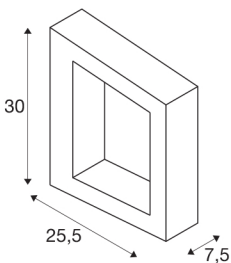

BOOKAT

anthracite wall-mounted light, 15W 3000/4000K

The BOOKAT is an unusual outdoor wall-mounted light for a special effect and in the colour anthracite. This has a permanently installed light source and can be changed between 3,000 and 4,000 Kelvin by means of a CCT switch. The IP65 protection class makes it ideal for outdoor use. The BOOKAT family includes a wall light. The poles can be used universally due to the open cable end.

TECHNICAL DATA

| | |
|-------------------------------------|------------------------|
| Item no.: | 1005443 |
| Primary nominal voltage | 100-277V ~50/60Hz mA/V |
| Secondary power / secondary voltage | 700mA |
| Width | 7.5 cm |
| Height | 30 cm |
| Depth | 25.5 cm |
| Net weight | 2.229 kg |
| Gross weight | 2.614 kg |
| IP Code | IP 65 |
| Safety class | I |
| Impact resistance class | IK05 |
| Assembly | Surface |
| Assembly details | Wall |
| Number of through-wires | 20 |
| Wattage | 15 W |
| Lumen | 990 lm |
| Colour temperature | 3000/4000 Kelvin |
| Color | anthracite |
| CRI | 80 |
| LXXBXX data | L70B50 |
| Minimum ambient temperature | -20 °C |
| Maximum ambient temperature | 40 °C |