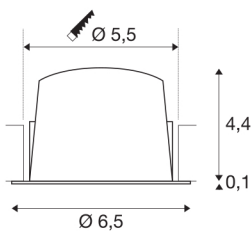

## NUMINOS® XS

black / white recessed ceiling light, 2700K 55°

NUMINOS is the perfectly coordinated light system from SLV that combines function, design and technology. With various downlights and spotlights, you can experience a thousand lighting design possibilities. Also with the NUMINOS® XS recessed ceiling light, which convinces with the best workmanship and lighting quality. In this way, you can create discreet, modern and space-saving lighting that draws the focus to objects or the room. Installation is then done in no time at all. When do you choose NUMINOS® from SLV?

## TECHNICAL DATA

Item no.:	1005506
Secondary power / secondary voltage	200mA
Height	4.5 cm
Diameter	6.5 cm
Installation diameter	5.5 cm
Installation depth	11 cm
Net weight	0.09 kg
Gross weight	0.096 kg
IP Code	IP 20 / IP 44
Safety class	III
Impact resistance class	IK02
Impact resistance	0,2 Joule
Assembly	Recessed
Assembly details	Ceiling
Wattage	7 W
Lumen	670 lm
Colour temperature	2700 Kelvin
Beam angle	55 °
Color	black
CRI	90
UGR ≤	25
LXXBXX data	L80B50