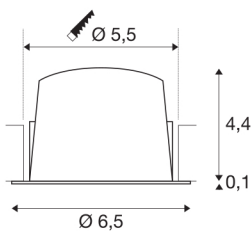

## NUMINOS® XS

white recessed ceiling light, 2700K 20°

Design, technology and function in perfection: NUMINOS is the light system from SLV that combines everything. With different downlights and spotlights, you provide a thousand lighting design possibilities. Also with the NUMINOS® XS recessed ceiling light, which convinces with the best workmanship and lighting quality. Ideal for discreet, modern and space-saving lighting that directs the accent to objects or the room. Installation is then done in no time at all. When to choose NUMINOS from SLV – modular diversity awaits you.

## TECHNICAL DATA

Item no.:	1005509
Secondary power / secondary voltage	200mA
Height	4.5 cm
Diameter	6.5 cm
Installation diameter	5.5 cm
Installation depth	11 cm
Net weight	0.09 kg
Gross weight	0.096 kg
IP Code	IP 20 / IP 44
Safety class	III
Impact resistance class	IK02
Impact resistance	0,2 Joule
Assembly	Recessed
Assembly details	Ceiling
Wattage	7 W
Lumen	670 lm
Colour temperature	2700 Kelvin
Beam angle	20 °
Color	white
CRI	90
UGR ≤	16
LXXBXX data	L80B50