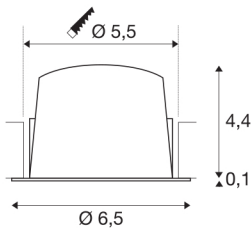

TECHNICAL DATA

Item no.:	1005511
Secondary power / secondary voltage	200mA
Height	4.5 cm
Diameter	6.5 cm
Installation diameter	5.5 cm
Installation depth	11 cm
Net weight	0.09 kg
Gross weight	0.096 kg
IP Code	IP 20 / IP 44
Safety class	III
Impact resistance class	IK02
Impact resistance	0,2 Joule
Assembly	Recessed
Assembly details	Ceiling
Wattage	7 W
Lumen	620 lm
Colour temperature	2700 Kelvin
Beam angle	40 °
Color	white
CRI	90
UGR ≤	22
LXXBXX data	L80B50