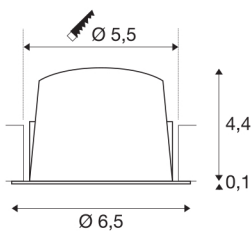

## NUMINOS® XS

white recessed ceiling light, 2700K 40°

Design, technology and function in perfection: NUMINOS is the light system from SLV that combines everything. With various downlights and spotlights, you can experience a thousand lighting design possibilities. This also includes NUMINOS® XS, which impresses as a recessed ceiling light with the best workmanship and lighting quality. Ideal for harmonious, modern and space-saving lighting that directs the accent to objects or the room. Installation is then done in no time at all. When do you choose NUMINOS® from SLV?

## TECHNICAL DATA

Item no.:	1005512
Secondary power / secondary voltage	200mA
Height	4.5 cm
Diameter	6.5 cm
Installation diameter	5.5 cm
Installation depth	11 cm
Net weight	0.09 kg
Gross weight	0.096 kg
IP Code	IP 20 / IP 44
Safety class	III
Impact resistance class	IK02
Impact resistance	0,2 Joule
Assembly	Recessed
Assembly details	Ceiling
Wattage	7 W
Lumen	650 lm
Colour temperature	2700 Kelvin
Beam angle	40 °
Color	white
CRI	90
UGR ≤	22
LXXBXX data	L80B50