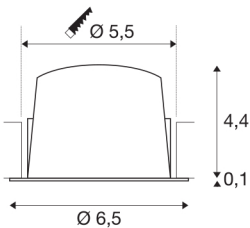

TECHNICAL DATA

Item no.:	1005514
Secondary power / secondary voltage	200mA
Height	4.5 cm
Diameter	6.5 cm
Installation diameter	5.5 cm
Installation depth	11 cm
Net weight	0.09 kg
Gross weight	0.096 kg
IP Code	IP 20 / IP 44
Safety class	III
Impact resistance class	IK02
Impact resistance	0,2 Joule
Assembly	Recessed
Assembly details	Ceiling
Wattage	7 W
Lumen	640 lm
Colour temperature	2700 Kelvin
Beam angle	55 °
Color	white
CRI	90
UGR ≤	25
LXXBXX data	L80B50