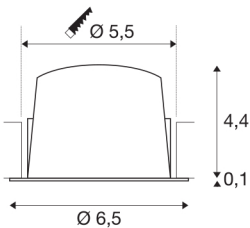

NUMINOS® XS

white recessed ceiling light, 2700K 55°

Design, technology and function in perfection: NUMINOS is the light system from SLV that combines everything. With different downlights and spotlights, you can experience a thousand lighting design possibilities. Like with the NUMINOS® XS recessed ceiling light, which impresses with its high-quality workmanship and light. Ideal for discreet, modern and space-saving lighting that directs the accent to objects or the room. Installation is then done in no time at all. When do you choose NUMINOS ® from SLV?

TECHNICAL DATA

Item no.:	1005515
Secondary power / secondary voltage	200mA
Height	4.5 cm
Diameter	6.5 cm
Installation diameter	5.5 cm
Installation depth	11 cm
Net weight	0.09 kg
Gross weight	0.096 kg
IP Code	IP 20 / IP 44
Safety class	III
Impact resistance class	IK02
Impact resistance	0,2 Joule
Assembly	Recessed
Assembly details	Ceiling
Wattage	7 W
Lumen	670 lm
Colour temperature	2700 Kelvin
Beam angle	55 °
Color	white
CRI	90
UGR ≤	25
LXXBXX data	L80B50