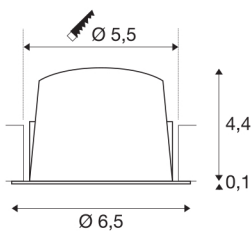

## NUMINOS® XS

white / chrome recessed ceiling light, 2700K 55°

Design, technology and function in perfection: NUMINOS is the light system from SLV that combines everything. The diverse downlights and spotlights make a thousand lighting design options possible. This also includes NUMINOS® XS, which impresses as a recessed ceiling light with the best workmanship and lighting quality. In this way, you can create discreet, modern and space-saving lighting that draws the focus to objects or the room. This means that easy installation is a mere formality. When do you choose NUMINOS® from SLV?

## TECHNICAL DATA

Item no.:	1005516
Secondary power / secondary voltage	200mA
Height	4.5 cm
Diameter	6.5 cm
Installation diameter	5.5 cm
Installation depth	11 cm
Net weight	0.09 kg
Gross weight	0.096 kg
IP Code	IP 20 / IP 44
Safety class	III
Impact resistance class	IK02
Impact resistance	0,2 Joule
Assembly	Recessed
Assembly details	Ceiling
Wattage	7 W
Lumen	670 lm
Colour temperature	2700 Kelvin
Beam angle	55 °
Color	white
CRI	90
UGR ≤	25
LXXBXX data	L80B50