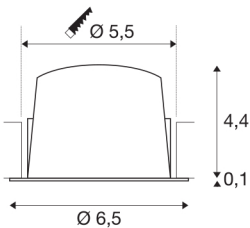

TECHNICAL DATA

Item no.:	1005523
Secondary power / secondary voltage	200mA
Height	4.5 cm
Diameter	6.5 cm
Installation diameter	5.5 cm
Installation depth	11 cm
Net weight	0.09 kg
Gross weight	0.096 kg
IP Code	IP 20 / IP 44
Safety class	III
Impact resistance class	IK02
Impact resistance	0,2 Joule
Assembly	Recessed
Assembly details	Ceiling
Wattage	7 W
Lumen	690 lm
Colour temperature	3000 Kelvin
Beam angle	55 °
Color	black
CRI	90
UGR ≤	25
LXXBXX data	L80B50