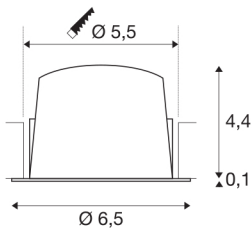

TECHNICAL DATA

Item no.:	1005524
Secondary power / secondary voltage	200mA
Height	4.5 cm
Diameter	6.5 cm
Installation diameter	5.5 cm
Installation depth	11 cm
Net weight	0.09 kg
Gross weight	0.096 kg
IP Code	IP 20 / IP 44
Safety class	III
Impact resistance class	IK02
Impact resistance	0,2 Joule
Assembly	Recessed
Assembly details	Ceiling
Wattage	7 W
Lumen	720 lm
Colour temperature	3000 Kelvin
Beam angle	55 °
Color	black
CRI	90
UGR ≤	25
LXXBXX data	L80B50