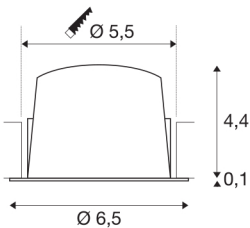

## TECHNICAL DATA

Item no.:	1005527
Secondary power / secondary voltage	200mA
Height	4.5 cm
Diameter	6.5 cm
Installation diameter	5.5 cm
Installation depth	11 cm
Net weight	0.09 kg
Gross weight	0.096 kg
IP Code	IP 20 / IP 44
Safety class	III
Impact resistance class	IK02
Impact resistance	0,2 Joule
Assembly	Recessed
Assembly details	Ceiling
Wattage	7 W
Lumen	730 lm
Colour temperature	3000 Kelvin
Beam angle	20 °
Color	white
CRI	90
UGR ≤	16
LXXBXX data	L80B50