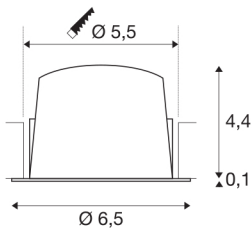

TECHNICAL DATA

Item no.:	1005530
Secondary power / secondary voltage	200mA
Height	4.5 cm
Diameter	6.5 cm
Installation diameter	5.5 cm
Installation depth	11 cm
Net weight	0.09 kg
Gross weight	0.096 kg
IP Code	IP 20 / IP 44
Safety class	III
Impact resistance class	IK02
Impact resistance	0,2 Joule
Assembly	Recessed
Assembly details	Ceiling
Wattage	7 W
Lumen	700 lm
Colour temperature	3000 Kelvin
Beam angle	40 °
Color	white
CRI	90
UGR ≤	22
LXXBXX data	L80B50