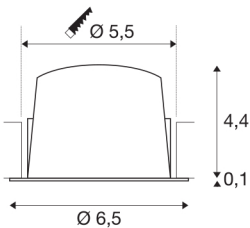

TECHNICAL DATA

Item no.:	1005532
Secondary power / secondary voltage	200mA
Height	4.5 cm
Diameter	6.5 cm
Installation diameter	5.5 cm
Installation depth	11 cm
Net weight	0.09 kg
Gross weight	0.096 kg
IP Code	IP 20 / IP 44
Safety class	III
Impact resistance class	IK02
Impact resistance	0,2 Joule
Assembly	Recessed
Assembly details	Ceiling
Wattage	7 W
Lumen	690 lm
Colour temperature	3000 Kelvin
Beam angle	55 °
Color	white
CRI	90
UGR ≤	25
LXXBXX data	L80B50