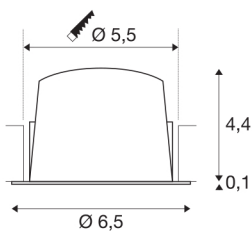

TECHNICAL DATA

Item no.:	1005533
Secondary power / secondary voltage	200mA
Height	4.5 cm
Diameter	6.5 cm
Installation diameter	5.5 cm
Installation depth	11 cm
Net weight	0.09 kg
Gross weight	0.096 kg
IP Code	IP 20 / IP 44
Safety class	III
Impact resistance class	IK02
Impact resistance	0,2 Joule
Assembly	Recessed
Assembly details	Ceiling
Wattage	7 W
Lumen	720 lm
Colour temperature	3000 Kelvin
Beam angle	55 °
Color	white
CRI	90
UGR ≤	25
LXXBXX data	L80B50