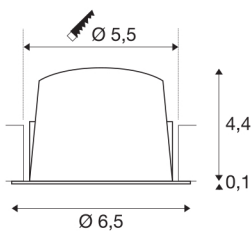

## NUMINOS® XS

black / white recessed ceiling light, 4000K 20°

Design, technology and function in perfection: NUMINOS is the light system from SLV that combines everything. This way, you can experience a thousand lighting design possibilities with different downlights and spotlights. This also includes NUMINOS® XS, which impresses as a recessed ceiling light with the best workmanship and lighting quality. Ideal for discreet, modern and space-saving lighting that directs the accent to objects or the room. Installation is then done in no time at all. When will you choose SLV's modular variety?

## TECHNICAL DATA

Item no.:	1005536
Secondary power / secondary voltage	200mA
Height	4.5 cm
Diameter	6.5 cm
Installation diameter	5.5 cm
Installation depth	11 cm
Net weight	0.09 kg
Gross weight	0.096 kg
IP Code	IP 20 / IP 44
Safety class	III
Impact resistance class	IK02
Impact resistance	0,2 Joule
Assembly	Recessed
Assembly details	Ceiling
Wattage	7 W
Lumen	750 lm
Colour temperature	4000 Kelvin
Beam angle	20 °
Color	black
CRI	90
UGR ≤	16
LXXBXX data	L80B50