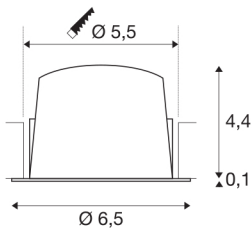

TECHNICAL DATA

Item no.:	1005538
Secondary power / secondary voltage	200mA
Height	4.5 cm
Diameter	6.5 cm
Installation diameter	5.5 cm
Installation depth	11 cm
Net weight	0.09 kg
Gross weight	0.096 kg
IP Code	IP 20 / IP 44
Safety class	III
Impact resistance class	IK02
Impact resistance	0,2 Joule
Assembly	Recessed
Assembly details	Ceiling
Wattage	7 W
Lumen	700 lm
Colour temperature	4000 Kelvin
Beam angle	40 °
Color	black
CRI	90
UGR ≤	22
LXXBXX data	L80B50